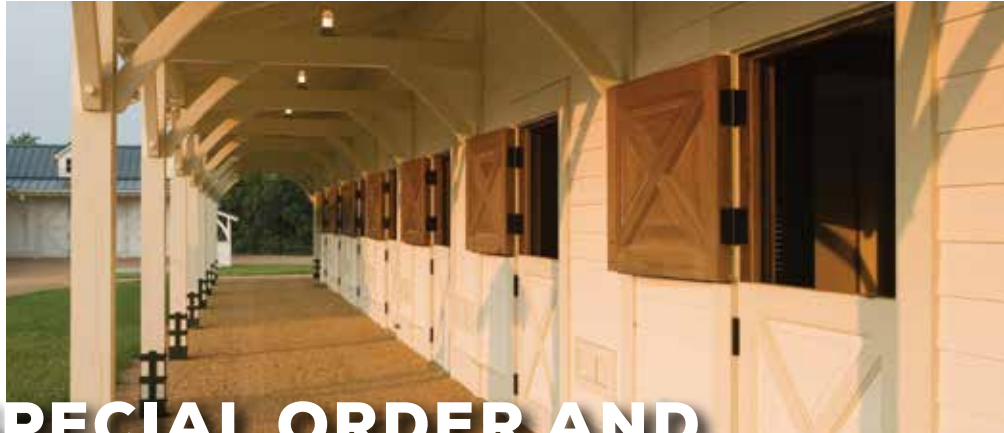

SIMPSON SPECIAL ORDER AND CONCEPT® CUSTOM DOORS