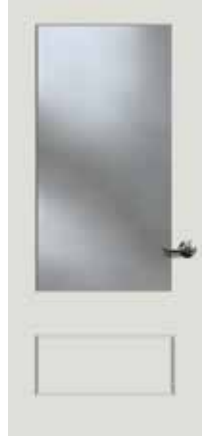

7501 | WB
Many other Douglas Fir with WaterBarrier® technology combinations