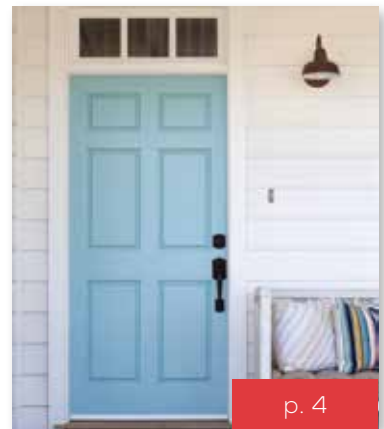

Traditional Exterior Doors