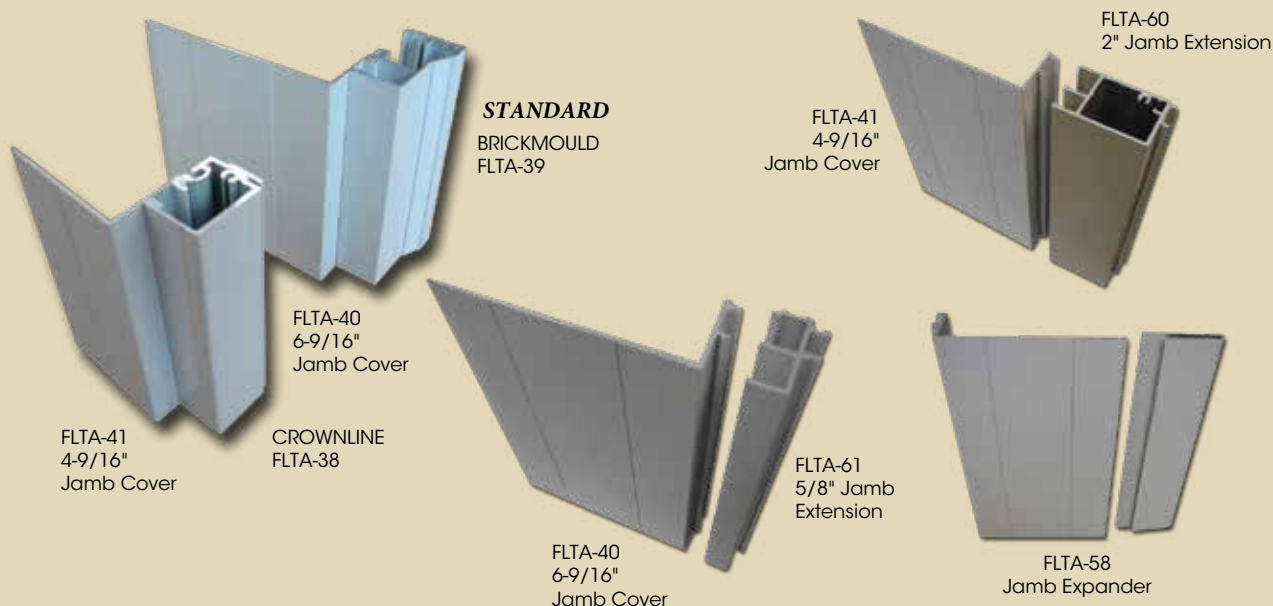

Entry Door Cladding

CLASSIC SYSTEM

Aluminum Entry Door Cladding

PRICES EFFECTIVE 2/1/2018

Unit Size – 6'8"	4-9/16"	>4-9/16" - 6-9/16"	6-9/16"	>6-9/16" - 7-1/4"	>7-1/4" - 8-9/16"
2/6 - 3/0 Single Prehung	\$215	\$279	\$252	\$360	\$397
3/6 - 6/0 Double Prehung	\$255	\$330	\$302	\$430	\$475
Single w/ 1 sidelite	\$379	\$479	\$455	\$645	\$724
Single w/ 2 sidelites	\$477	\$631	\$585	\$863	\$971
Single w/ transom	\$387	\$510	\$455	\$657	\$726
Single w/ 1 sidelite & transom	\$608	\$806	\$714	\$1034	\$1144
Single w/ 2 sidelites & transom	\$629	\$831	\$740	\$1080	\$1239
Double w/ transom	\$629	\$831	\$740	\$1080	\$1239

Options & Adders

**Transoms are priced as being up to 24"

7/0 Height	Add	30%
8/0 Height	Add	40%
Spread Mull	Add	\$45 each
Outswing Clad (Special Order)	Add	25%

Stock items are shown in **bold red** type.
Non-stock items are shown in black type
and are special order only.

When applied to Crownline provides wide casing profile.

Backband

When applied to 3-1/2" Casing provides decorative border profile.

- n Mull covers
- n Flexible or rigid nail fin
- n No exposed fasteners
- n Jamb Extenders
- n Heavy-duty .062 aluminum
- n New construction or retro-fit

Standard colors:

White, Sandstone, Bronze, Bahama
Brown, Green, and Terratone.

*Almond, Eggshell, Brick Red, and Tan available in select styles only.
See your sales representative for details. Custom colors available.